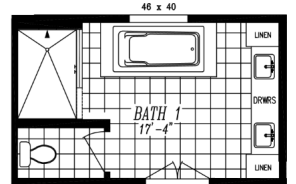

THE MAJESTIC SERIES

The Majestic

9604

30' x 70'

DIMENSIONS

1,944 sf

LIVING SPACE

3

BEDROOMS

2

BATHROOMS

OVERVIEW

Super wide home built 30' wide for spacious look and feel

Heritage Home Center

(425) 353-5464

or Request Firm Quote

EMAIL US

01 FLOOR PLAN

1,944 SQ FT · 30' x 70'

02 FRONT ELEVATION

## DELUXE PRIMARY BATH

- ✓ 60" Walk In Shower with Frameless Door
- ✓ Linen Storage
- ✓ Dual Rectangular Sinks
- ✓ 6' Rectangular Soaking Tub